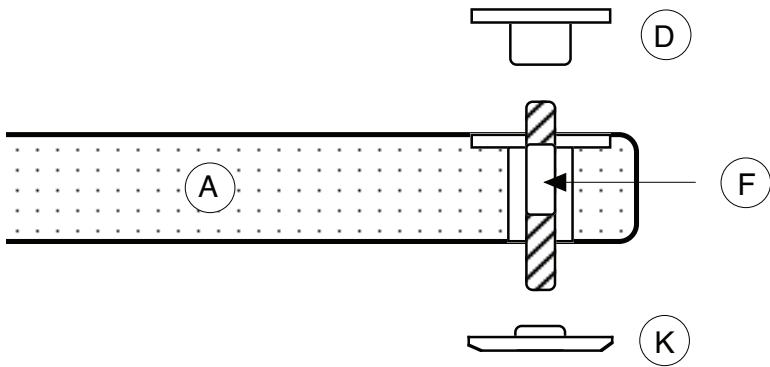

solidsteel

S 3

S 5