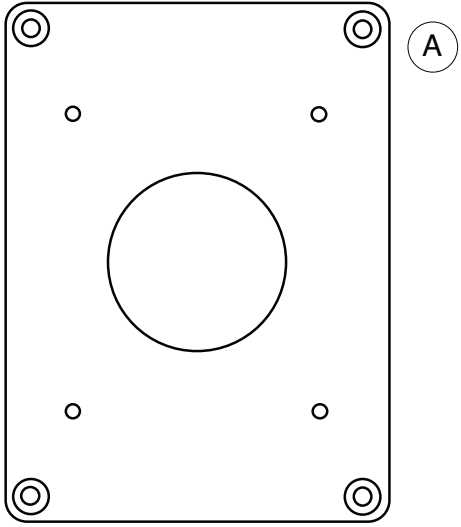

# solidsteel

**S 5-4**

(A)

(B)

(C)

(D)

(E)

(F)

"X Plate" width of 450 mm (17,71 in) and depth of 405 mm (15,94 in)