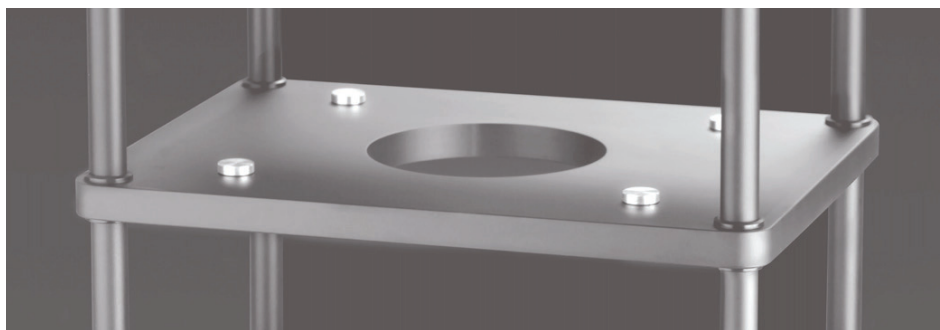

Wall Shelf

Model	Description	Dimensions	Inner Shelves Dim. mm | inch	Colour
WS-5	Wall shelf for turntable	W550 H160/50 D470 21,7x6,3/2,0x18,5	W550 H160/50 D470 19,7x16,1	Black

Stands for Bookshelf Loudspeakers

Model	Description	Dimensions	Inner Shelves Dim. mm | inch	Colour
SS-5	Stands for Bookshelf Loudspeakers	W330 H525 D310 13,0x20,7x12,2	W190 x D190 7,5x7,5	Black
SS-5s	Stands for Bookshelf Loudspeakers	W330 H525 D310 13,0x20,7x12,2	W190 x D190 7,5x7,5	Silver
SS-6	Stands for Bookshelf Loudspeakers	W330 H625 D310 13,0x20,7x12,2	W160 x D160 7,5x7,5	Black
SS-6s	Stands for Bookshelf Loudspeakers	W330 H625 D310 13,0x20,7x12,2	W160 x D160 7,5x7,5	Silver
SS-7	Stands for Bookshelf Loudspeakers	W330 H725 D310 13,0x28,5x12,2	W160 x D160 6,3x6,3	Black
SS-7s	Stands for Bookshelf Loudspeakers	W330 H725 D310 13,0x28,5x12,2	W160 x D160 6,3x6,3	Silver
NS-6	Stands for Bookshelf Loudspeakers	W230 H625 D280 9,1x24,6x11,0	W160 x D160 6,3x6,3	Black
NS-7	Stands for Bookshelf Loudspeakers	W230 H725 D280 9,1x28,5x11,0	W160 x D160 6,3x6,3	Black
NS-10	Stands for Bookshelf Loudspeakers	W230 H1020 D280 9,1x40,1x11,0	W160 x D160 6,3x6,3	Black

Solidsteel reserves the right to amend details of the specifications without notice in line with technical developments.

www.solidsteel.it

solidsteel