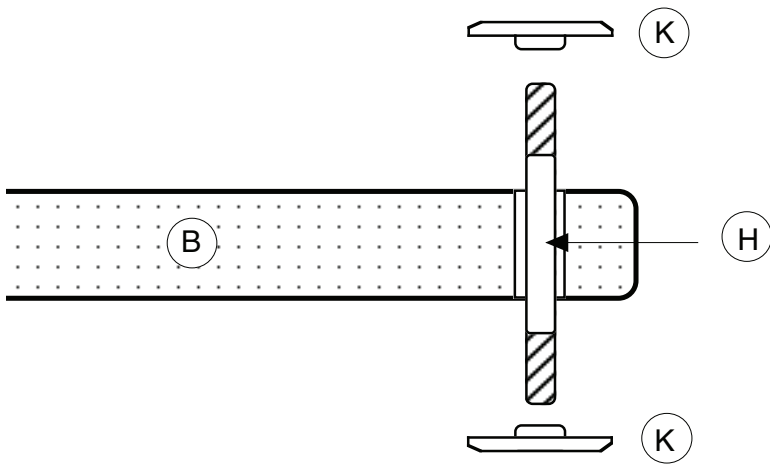

solidsteel

S 3

S 5