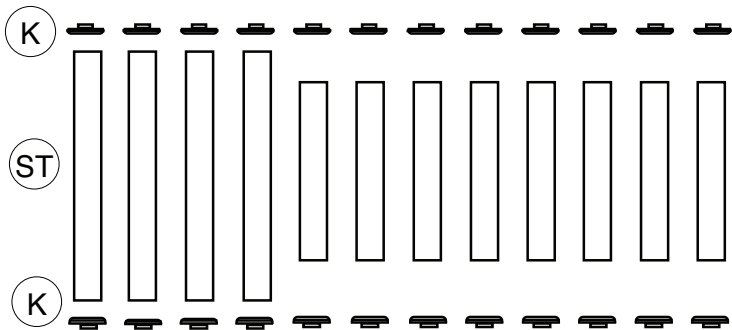

(K)

(ST)

(K)