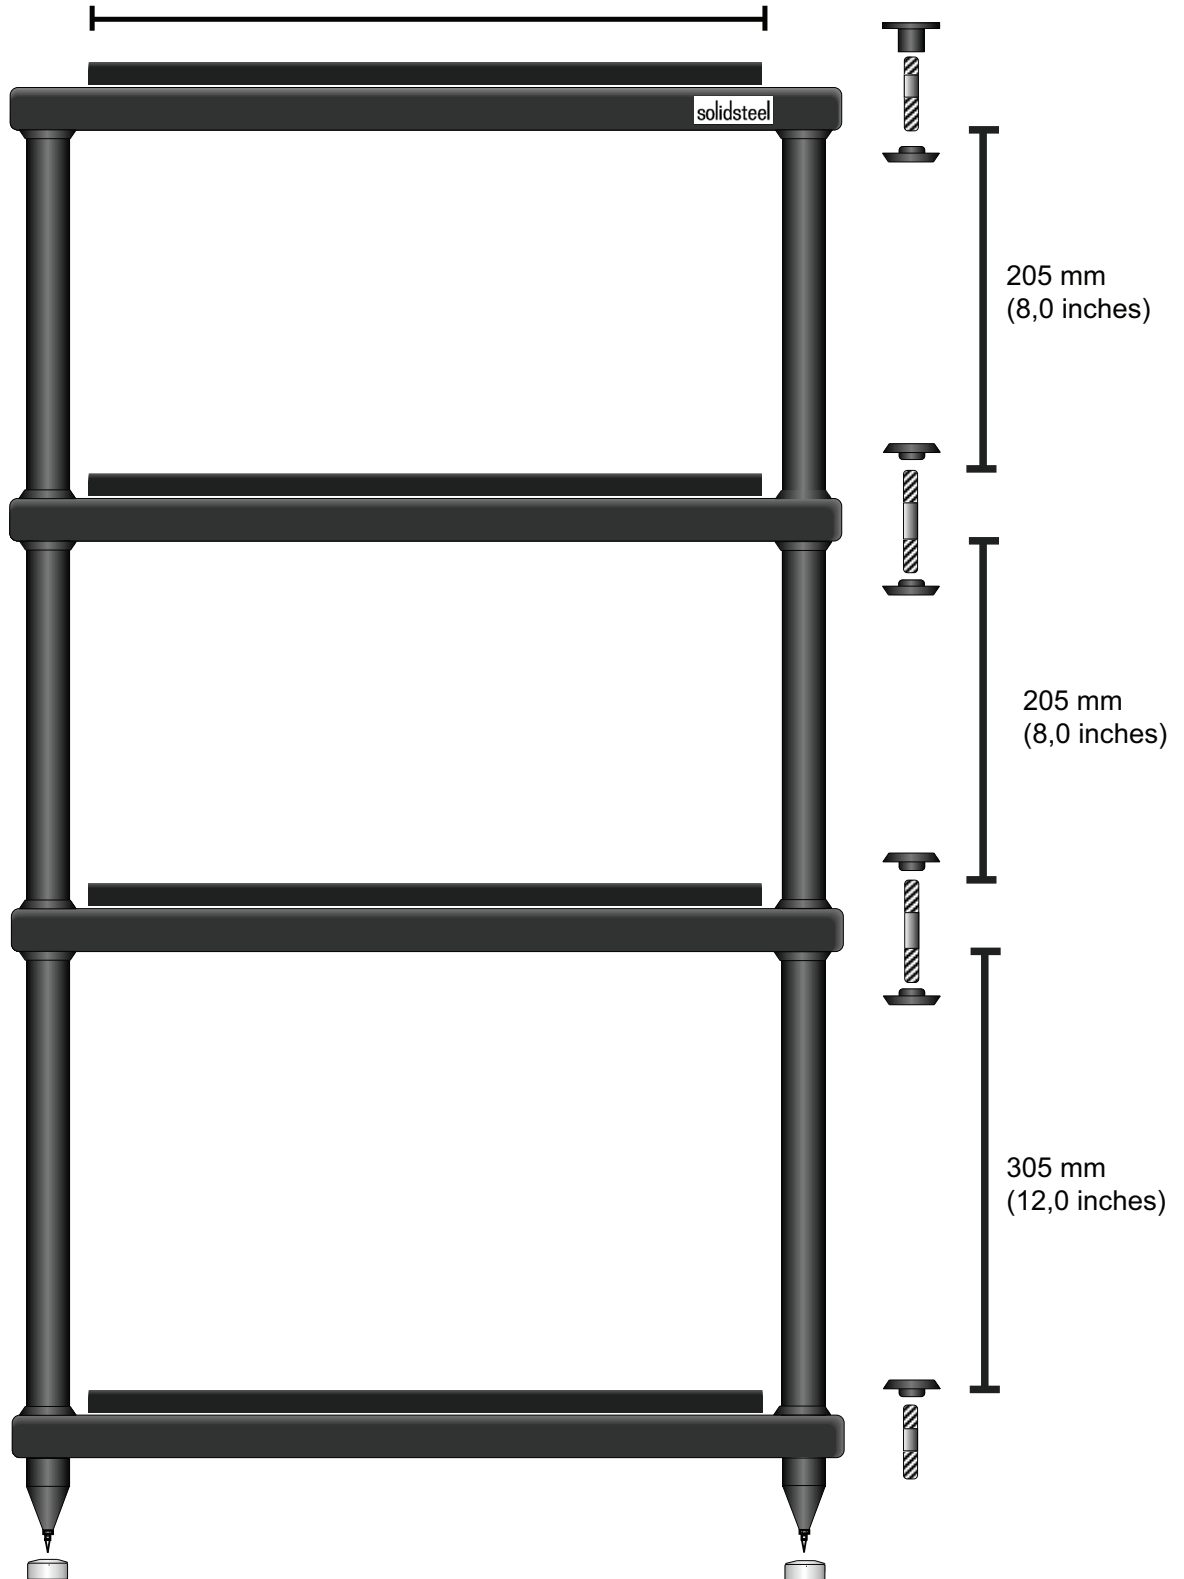

## S5-4 Audio rack

Width of 584 mm (23,0 inches), Depth of 430 mm (16,9 inches) and 1010 mm of Height (39,7 inches)  
Inner shelves dimensions of Width 500 mm (19,68 inches) and Depth of 430 mm (16,9 inches) for all.

"X Plate" width of 450 mm (17,71 in) and depth of 405 mm (15,94 in)

## Audio Table for Power-Amps

Model	Description	Outer Dimensions mm   inch	Inner Shelves Dim. mm   inch	Colour
<b>S3-A</b>	Audio Table for Power-Amps	<b>W430 H120 D583</b> 16,9x4,7x16,9	<b>W430 D583</b> 16,9x16,9	Black

## Wall Shelf

Model	Description	Dimensions	Inner Shelves Dim. mm   inch	Colour
<b>WS-5</b>	Wall shelf for turntable	<b>W550 H160/50 D470</b> 21,7x6,3/2,0x18,5	<b>W550 H160/50 D470</b> 19,7x16,1	Black