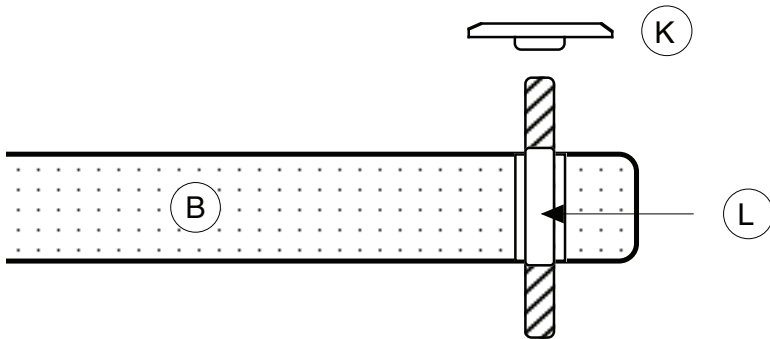

solidsteel

S 3

S 5